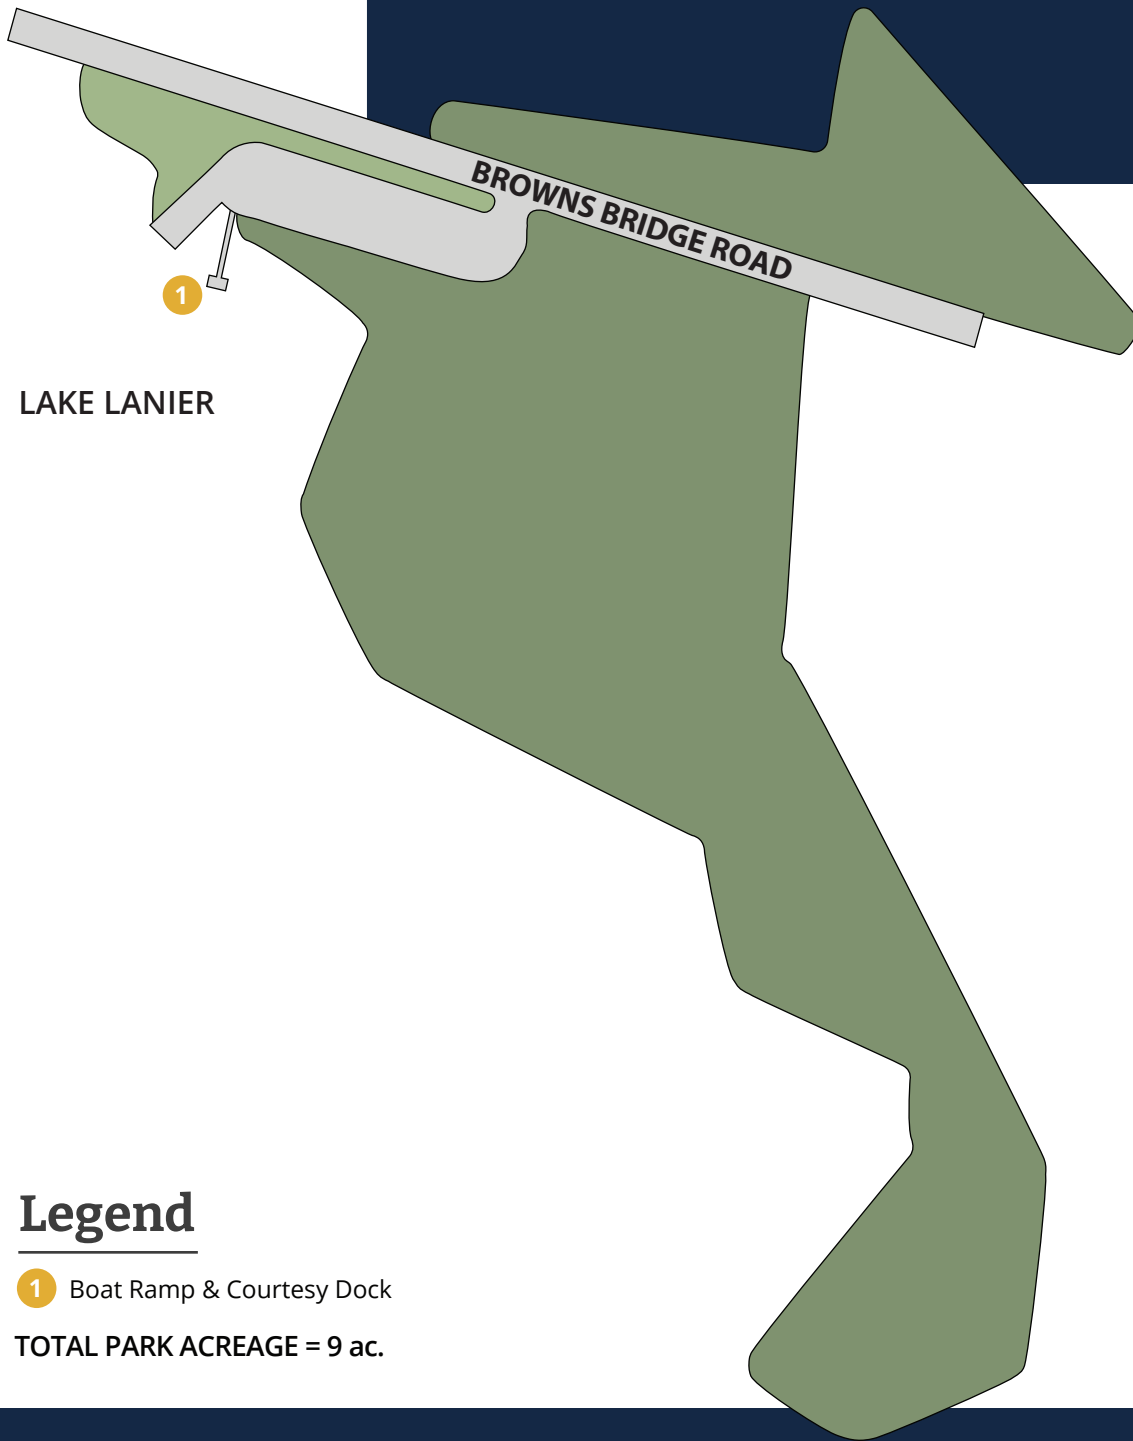

# Welcome to Six Mile Creek Park

## Legend

1 Boat Ramp & Courtesy Dock

TOTAL PARK ACREAGE = 9 ac.

## PARK INFORMATION

6020 Browns Bridge Road, Cumming, Georgia 30041

Park Hours: March thru October 6 am to 9:30 pm

November thru February 6 am to 7 pm

Boat Launch: Open 24 hours

Scan to view park rules,  
programs and amenities.