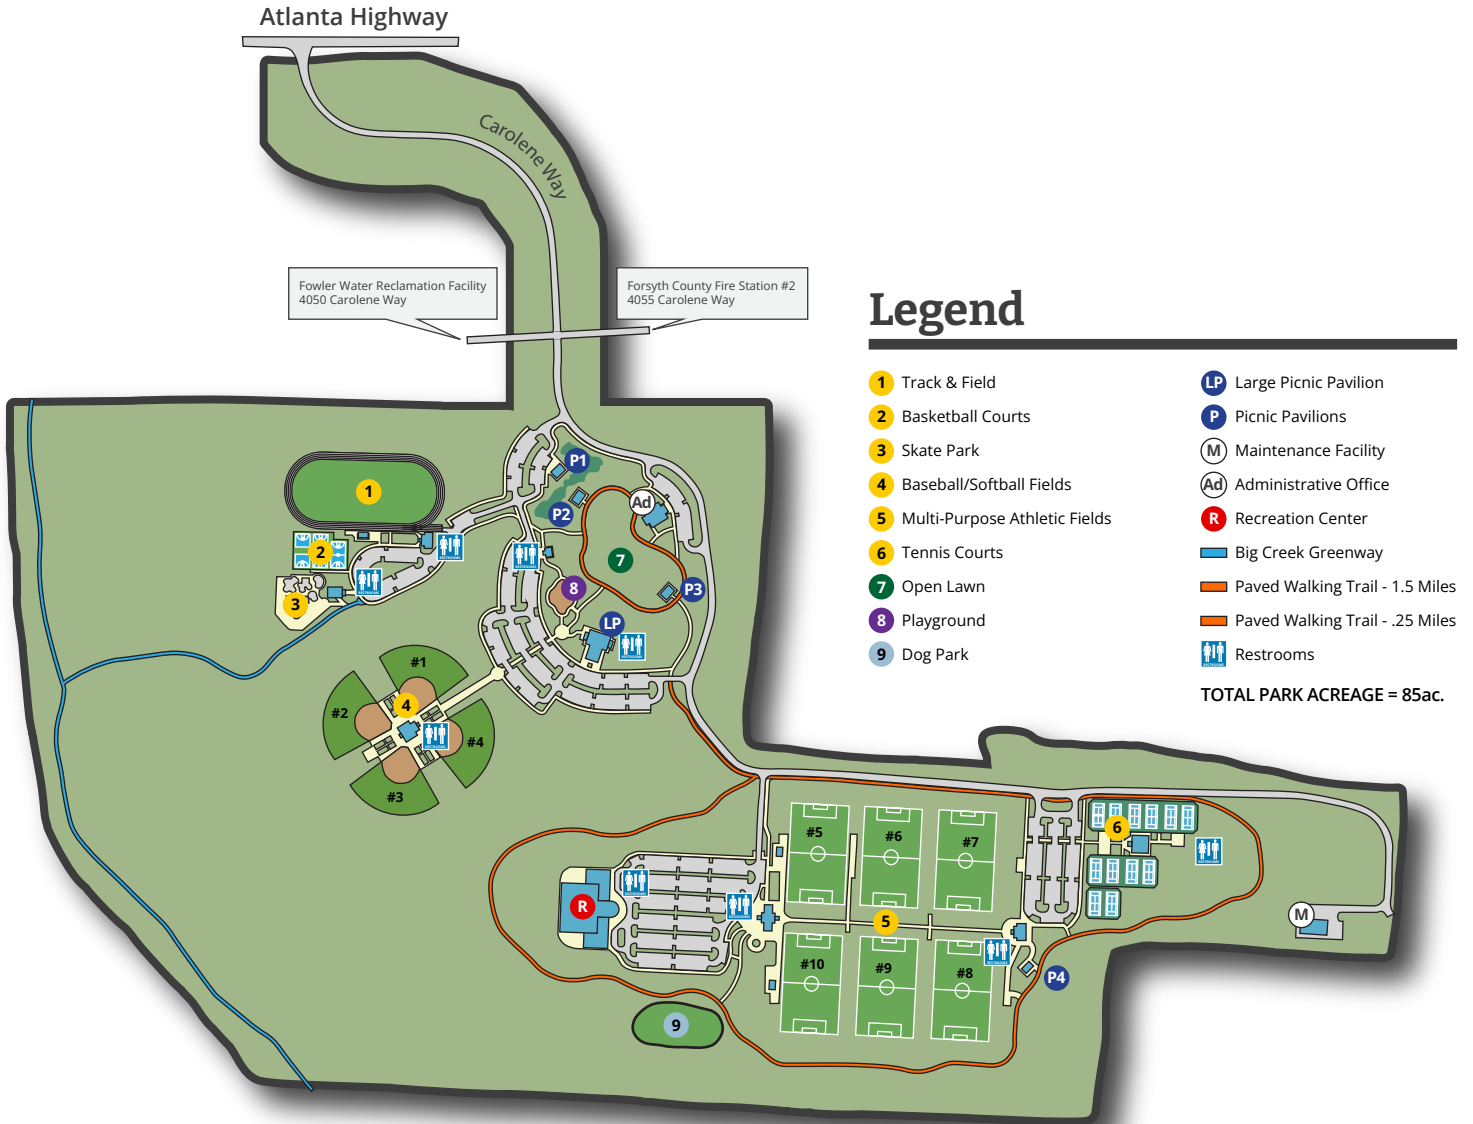

Welcome to Fowler Park

PARK INFORMATION

4110 Carolene Way, Cumming, GA 30040

Park Hours: 7 am to 11 pm Daily

For program registrations or facility reservations, please visit parks.forsythco.com or call 770-781-2215 for more information.

Scan to view park rules, programs and amenities.