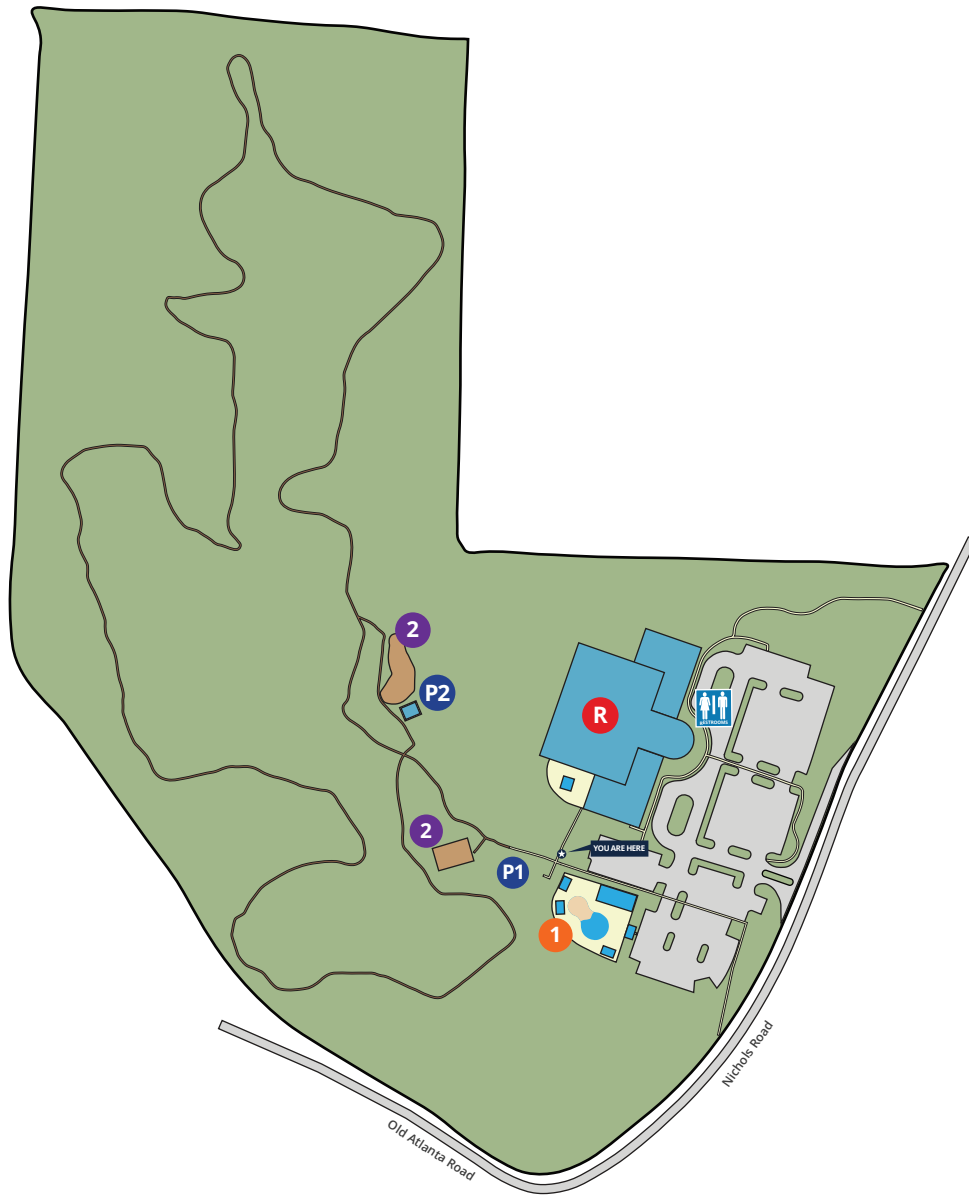

# Welcome to Old Atlanta Park

## Legend

-  Recreation Center
-  Restrooms
-  Splash Pad
-  Picnic Pavilion
-  Playground
-  Nature Trails - 1.5 Miles

## PARK INFORMATION

810 Nichols Road, Suwanee, Georgia 30024

Park Hours: March thru October 6 am to 9:30 pm

November thru February 6 am to 7 pm

For program registrations or facility reservations, please visit [parks.forsythco.com](http://parks.forsythco.com) or call 770-781-2215 for more information.

Scan to view park rules,  
programs and amenities.