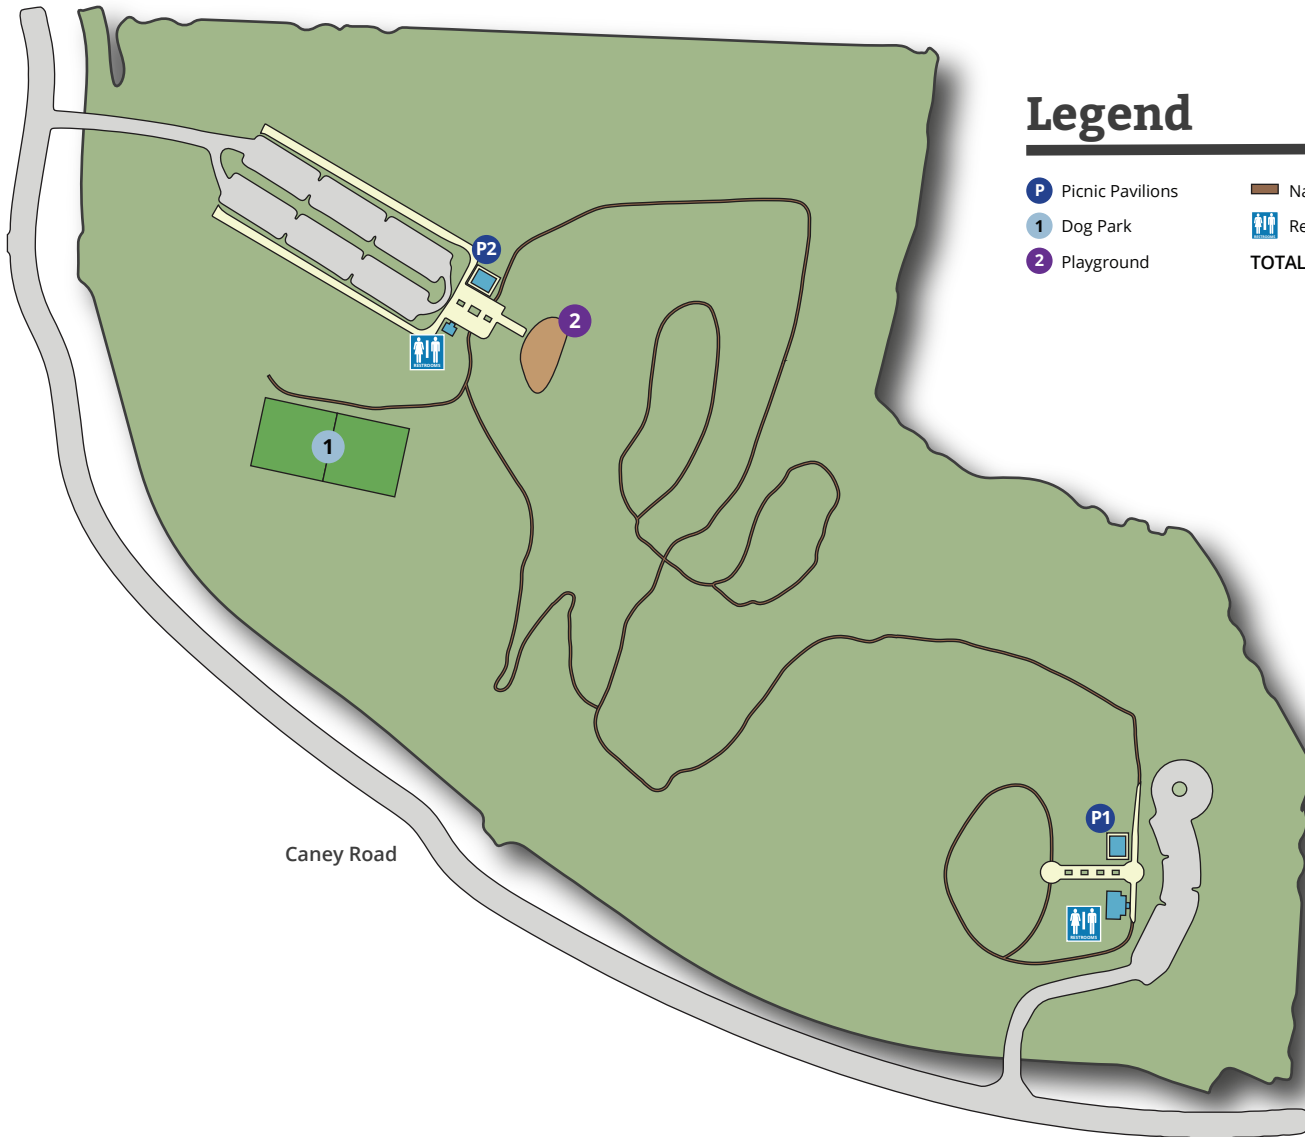

Welcome to Caney Creek Preserve

Legend

- P Picnic Pavilions
- 1 Dog Park
- 2 Playground
- Nature Trail - 1.5 Miles
- Restrooms
- TOTAL PARK ACREAGE = 63ac.

PARK INFORMATION

2755 Caney Road, Alpharetta, GA 30005

Scan to view park rules,
programs and amenities.